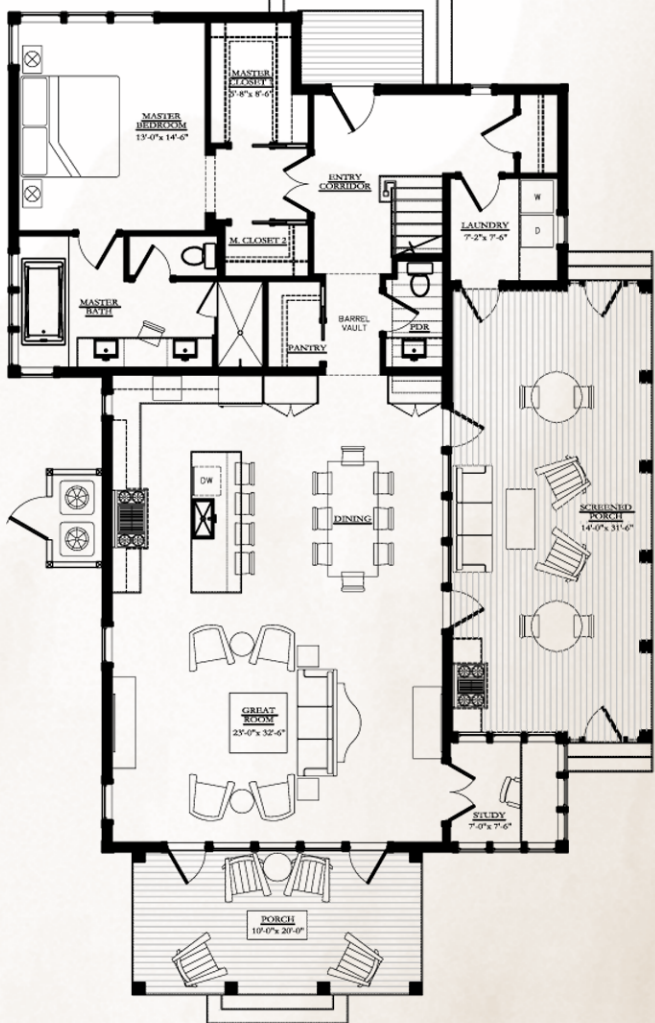

HOME + LOT PACKAGES: STARTING AT \$945,900

Total Conditioned = 2905 sq ft  
Total Construction Cost = \$750,900

1678 sq ft- 1st FLOOR  
2905 sq ft- Total HC

1227 sq ft- 2nd FLOOR

685 sq ft- Porches  
484 sq ft- Garage