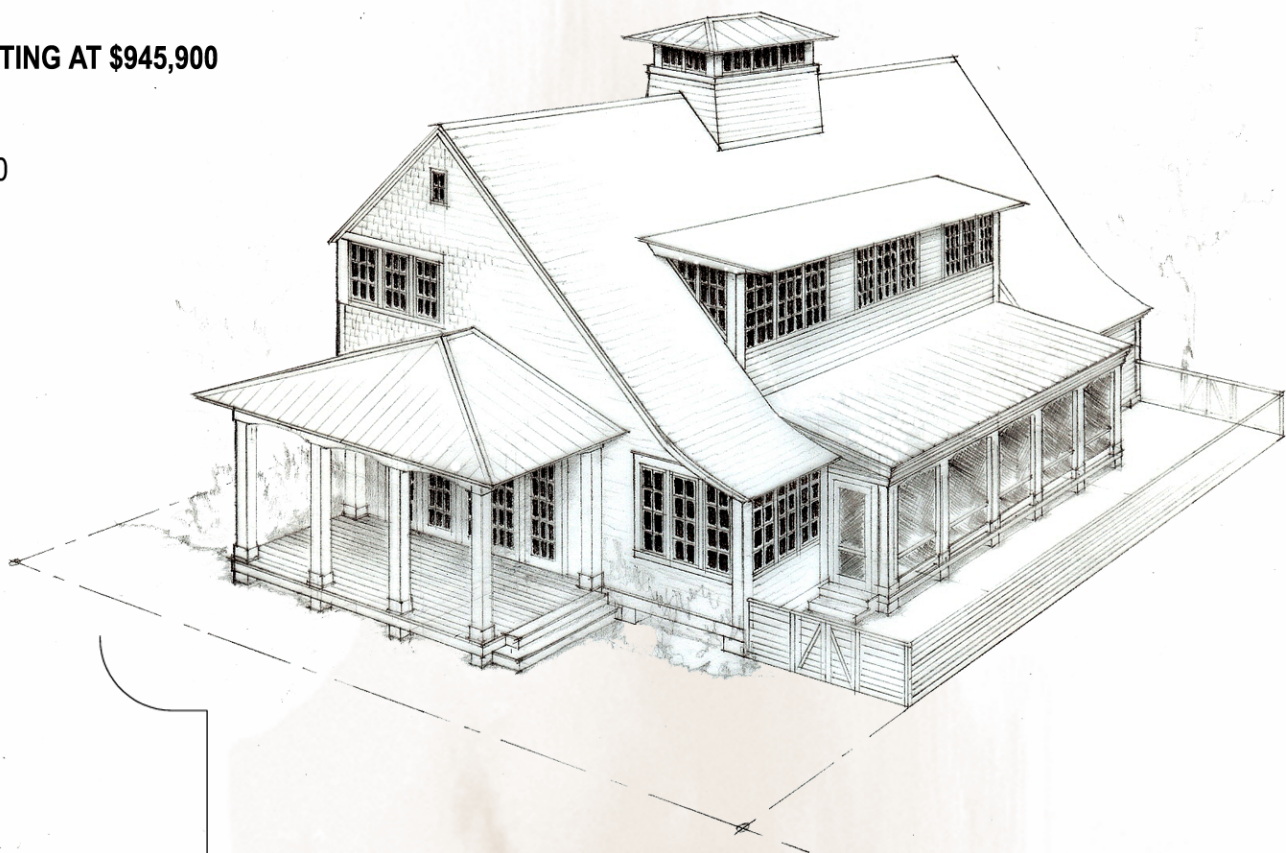

HOME + LOT PACKAGES: STARTING AT \$945,900

Total Conditioned = 2905 sq ft  
Total Construction Cost = \$750,900

1678 sq ft- 1st FLOOR  
2905 sq ft- Total HC

1227 sq ft- 2nd FLOOR

685 sq ft- Porches  
484 sq ft- Garage

"Cameron"

Watersound West Beach