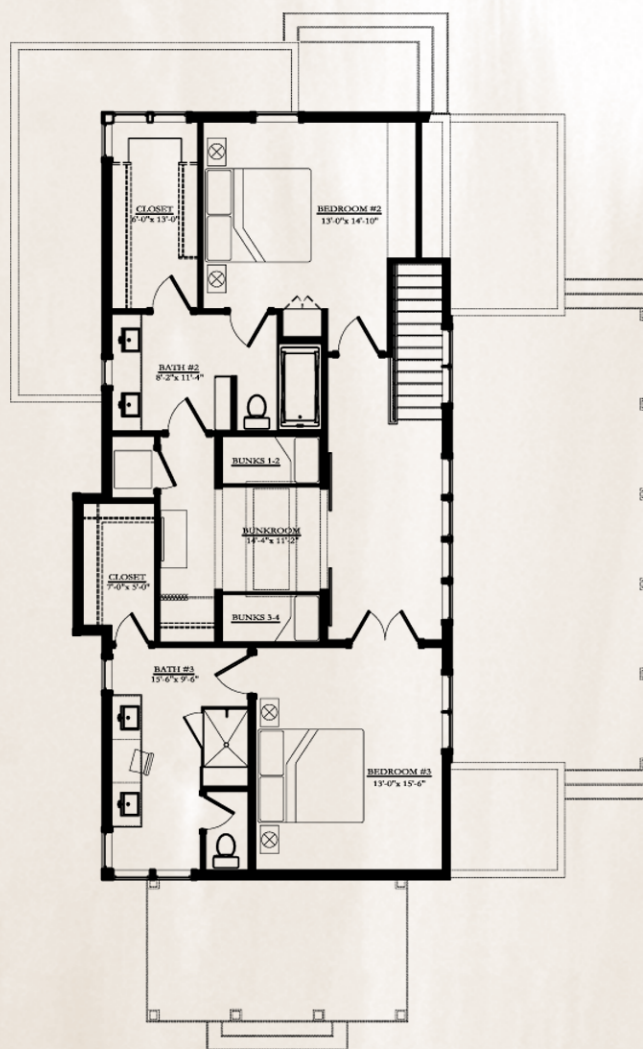

HOME + LOT PACKAGES: STARTING AT \$945,900

Total Conditioned = 2905 sq ft  
Total Construction Cost = \$750,900

1678 sq ft- 1st FLOOR  
2905 sq ft- Total HC

1227 sq ft- 2nd FLOOR

685 sq ft- Porches  
484 sq ft- Garage