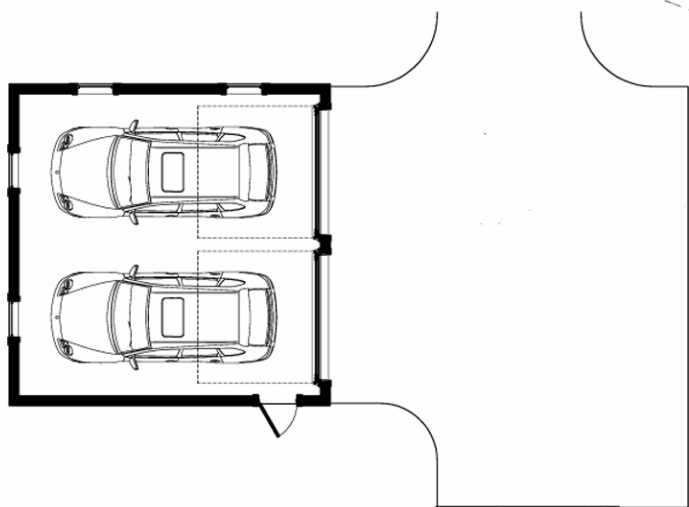

HOME + LOT PACKAGES: STARTING AT \$945,900

Total Conditioned = 2905 sq ft  
Total Construction Cost = \$750,900

1678 sq ft- 1st FLOOR  
2905 sq ft- Total HC

1227 sq ft- 2nd FLOOR

685 sq ft- Porches  
484 sq ft- Garage