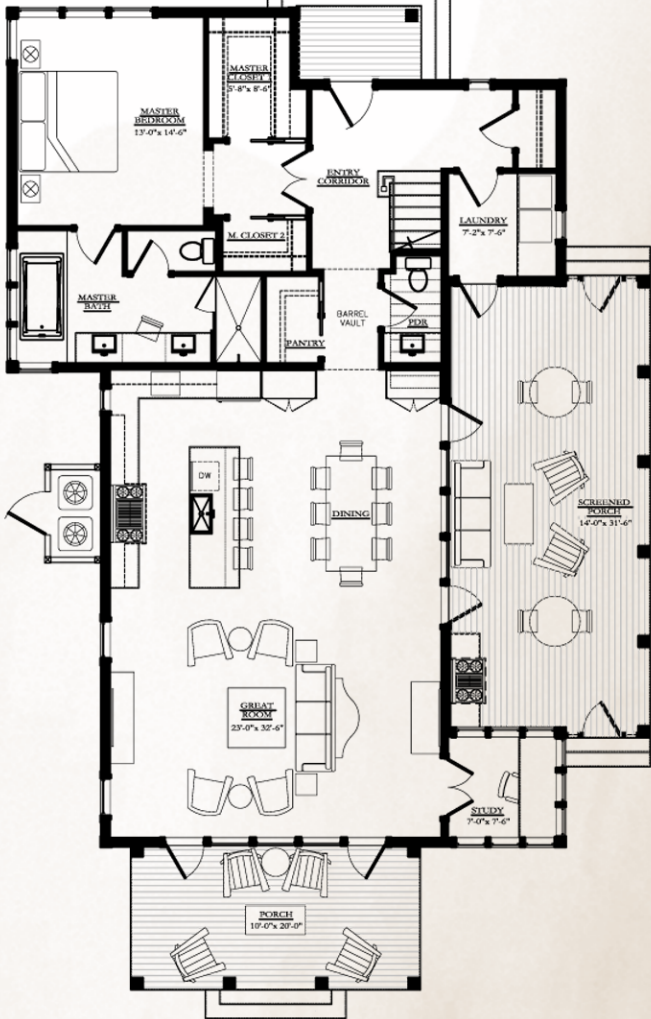

HOME + LOT PACKAGES: STARTING AT \$949,900

Total Conditioned = 2922 sq ft

Total Construction Cost = \$754,900

1678 sq ft- 1st FLOOR
2922 sq ft- Total HC

1244 sq ft- 2nd FLOOR

"Dabney"

Watersound West Beach