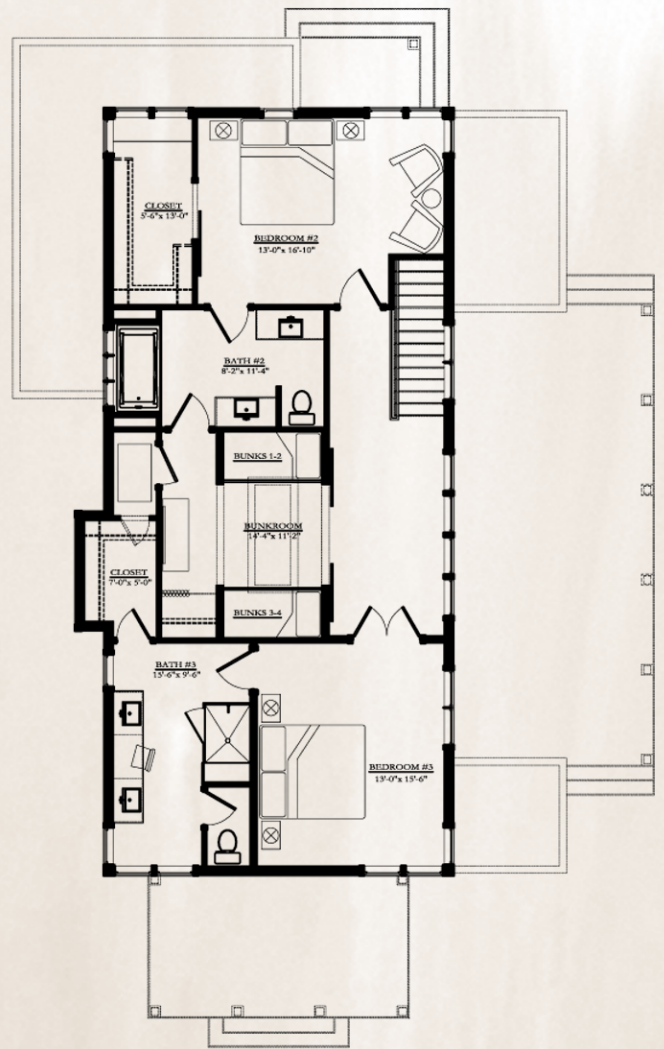

HOME + LOT PACKAGES: STARTING AT \$949,900

Total Conditioned = 2922 sq ft

Total Construction Cost = \$754,900

1678 sq ft- 1st FLOOR
2922 sq ft- Total HC

1244 sq ft- 2nd FLOOR

"Dabney"

Watersound West Beach