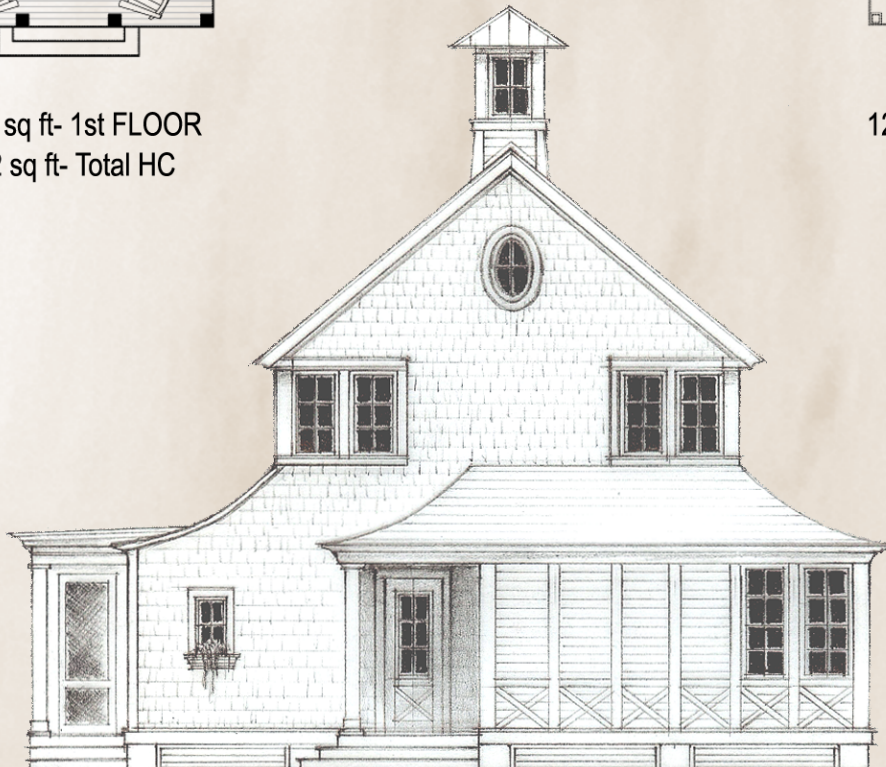

HOME + LOT PACKAGES: STARTING AT \$949,900

Total Conditioned = 2922 sq ft

Total Construction Cost = \$754,900

1678 sq ft- 1st FLOOR
2922 sq ft- Total HC

1244 sq ft- 2nd FLOOR

"Dabney"

Watersound West Beach