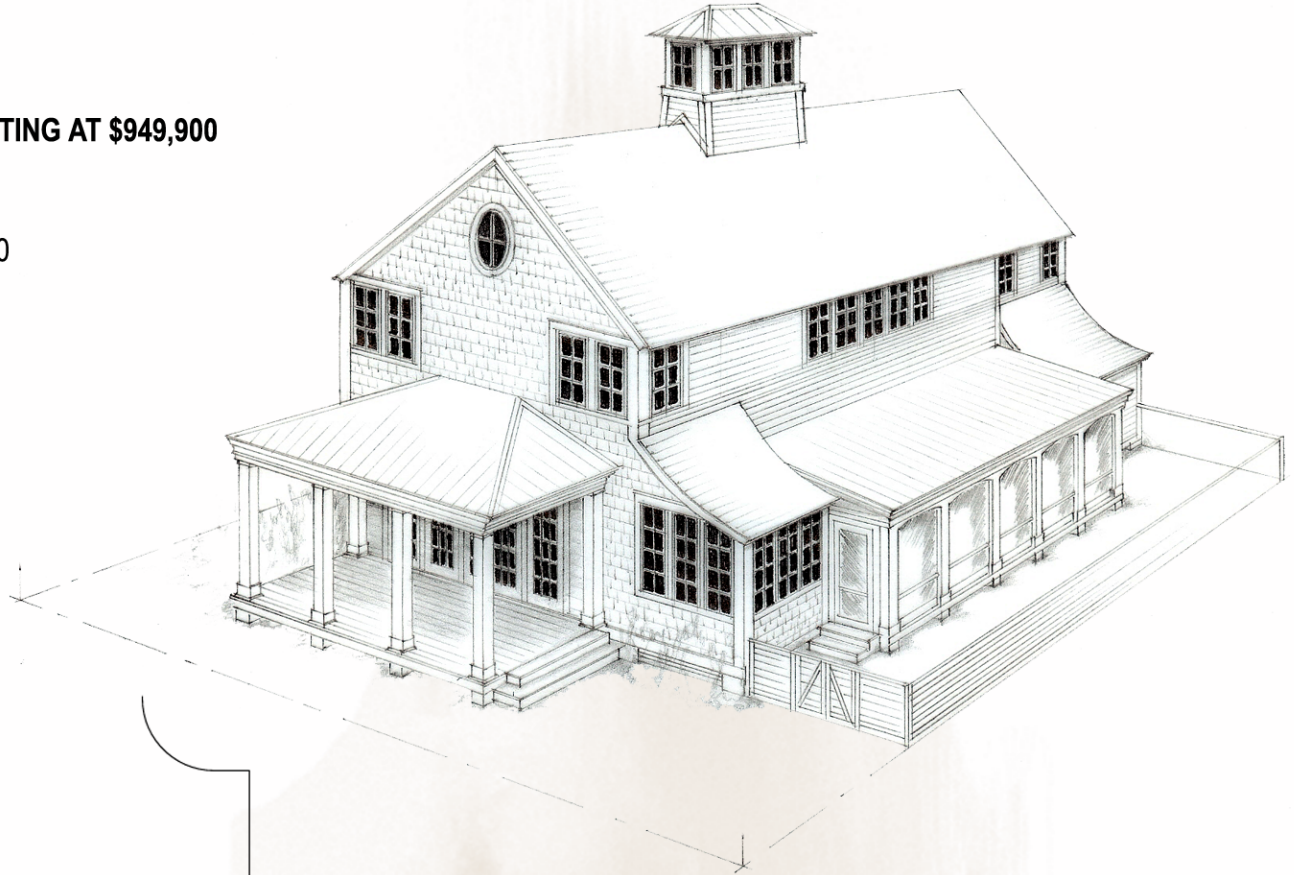

HOME + LOT PACKAGES: STARTING AT \$949,900

Total Conditioned = 2922 sq ft

Total Construction Cost = \$754,900

1678 sq ft- 1st FLOOR
2922 sq ft- Total HC

1244 sq ft- 2nd FLOOR

"Dabney"

Watersound West Beach