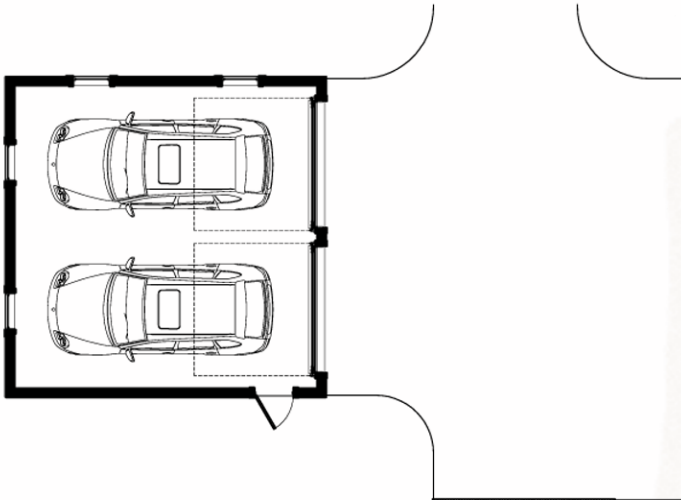

HOME + LOT PACKAGES: STARTING AT \$949,900

Total Conditioned = 2922 sq ft

Total Construction Cost = \$754,900

1678 sq ft- 1st FLOOR
2922 sq ft- Total HC

1244 sq ft- 2nd FLOOR

"Dabney"

Watersound West Beach